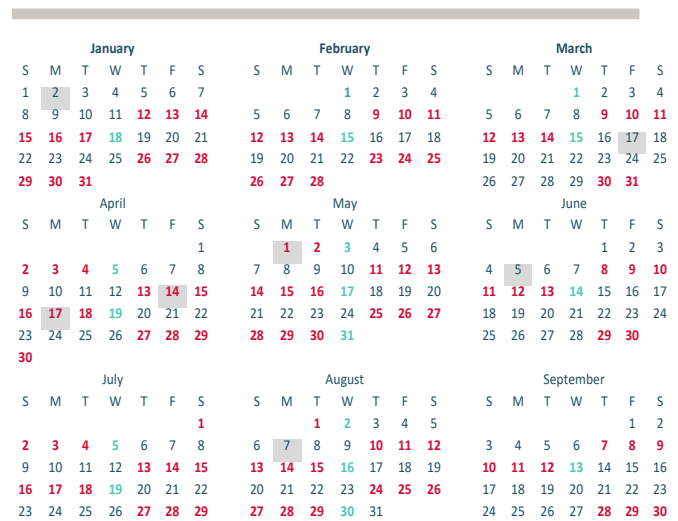

Costs

Costs are calculated on a per question unit basis. Costs start at as little as €495 per question. Costs shown below are for standard closed questions, and are exclusive of VAT.

Coverage	Sample Size	Costs from (data tables)	Costs from (full service)
Ireland	1000	€595	€795
UK	2000	€595	€795
Ireland & UK	3000	€945	€1,195